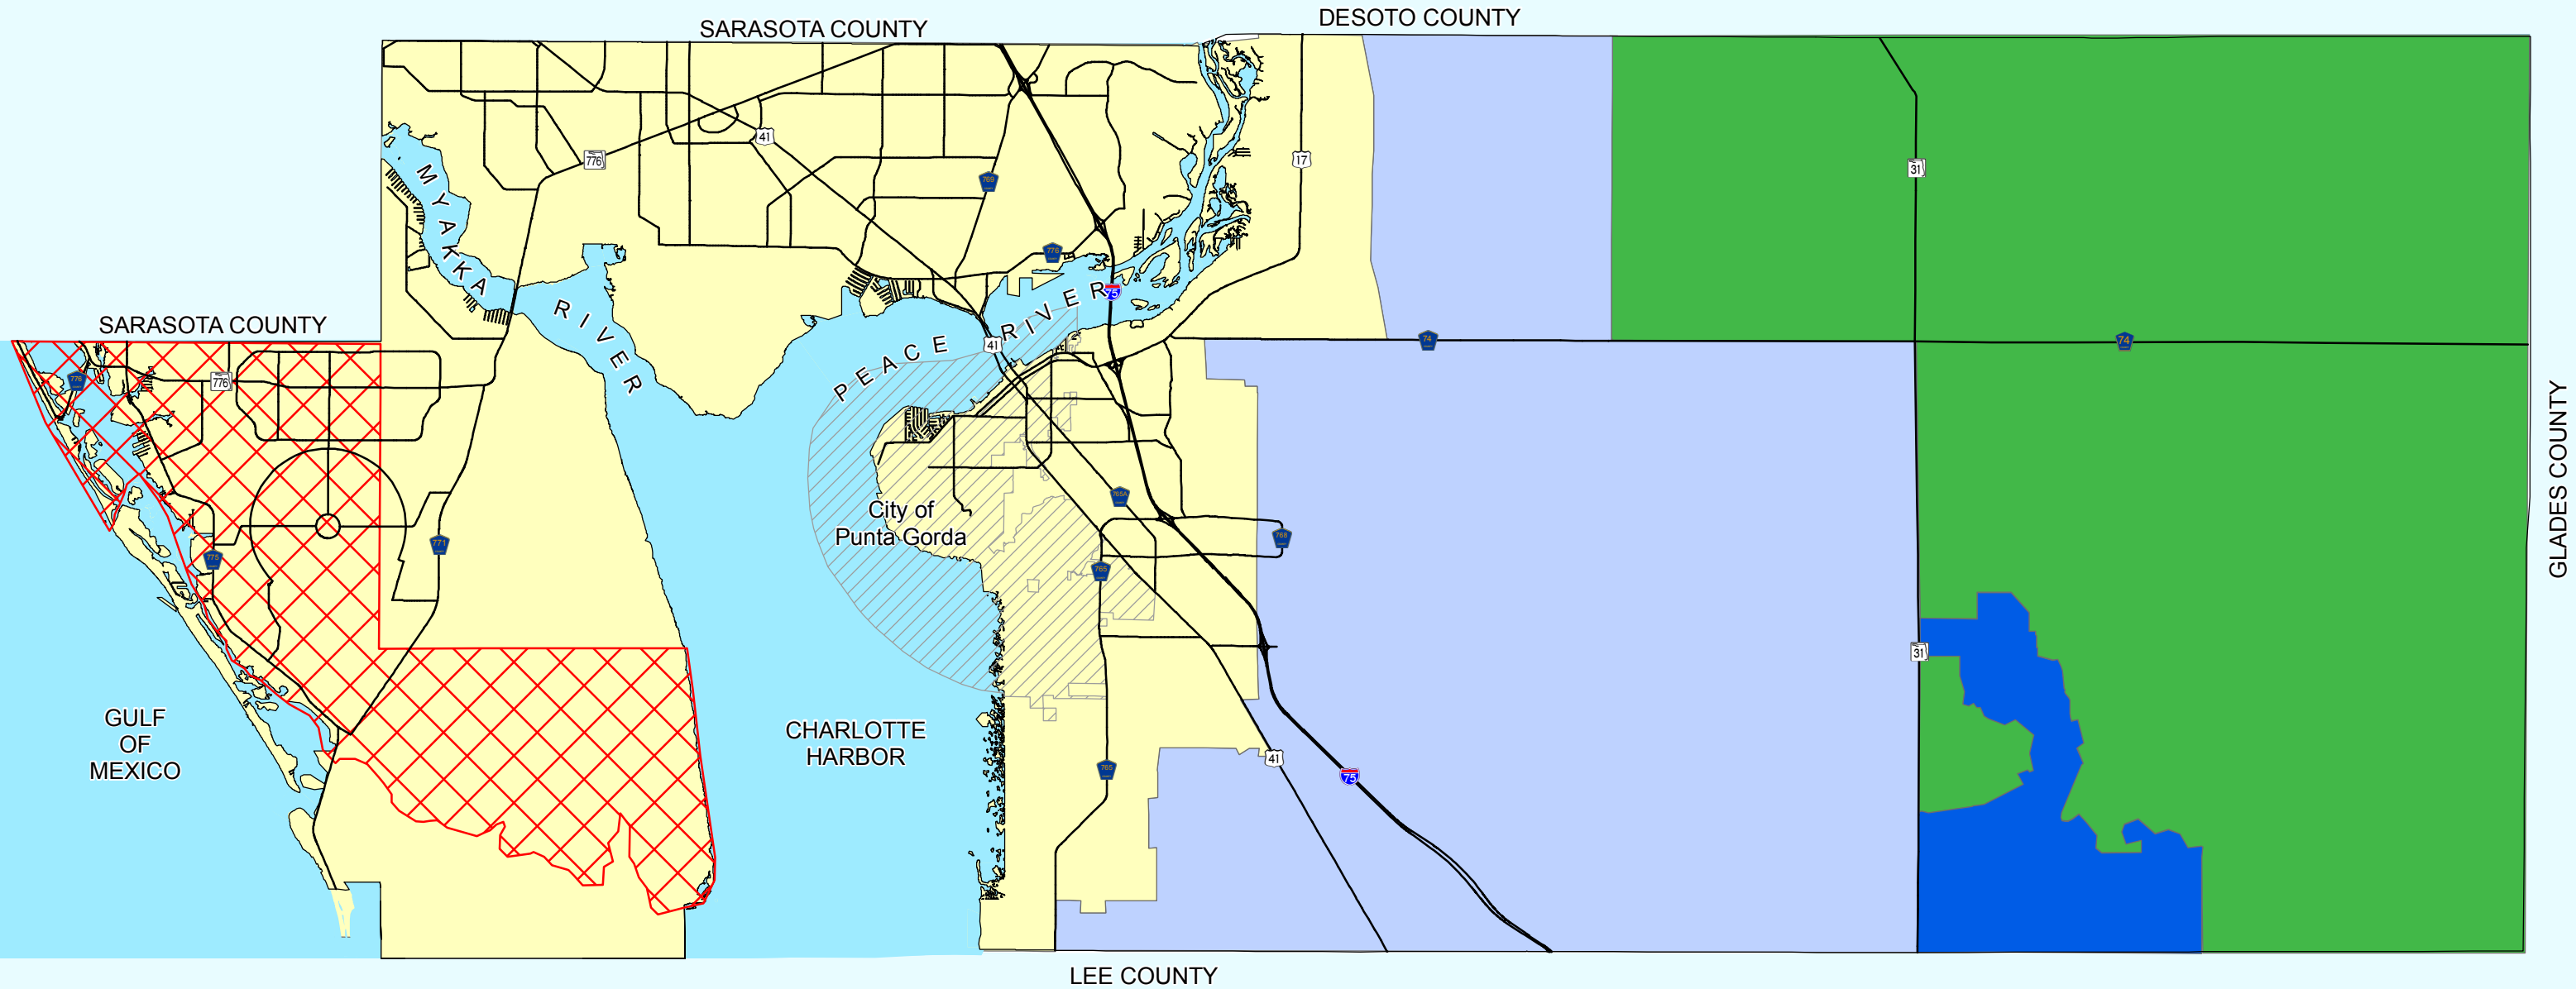

(Department Name)

CHARLOTTE COUNTY

Impact Fee Districts - Transportation Only

Stateplane Projection
Datum: NAD83
Units: Feet

Source: Community Development,
CCGIS

Metadata available upon request

Legend

- Urban
- Rural 2
- Rural 1
- Babcock
- Englewood Fire Control District