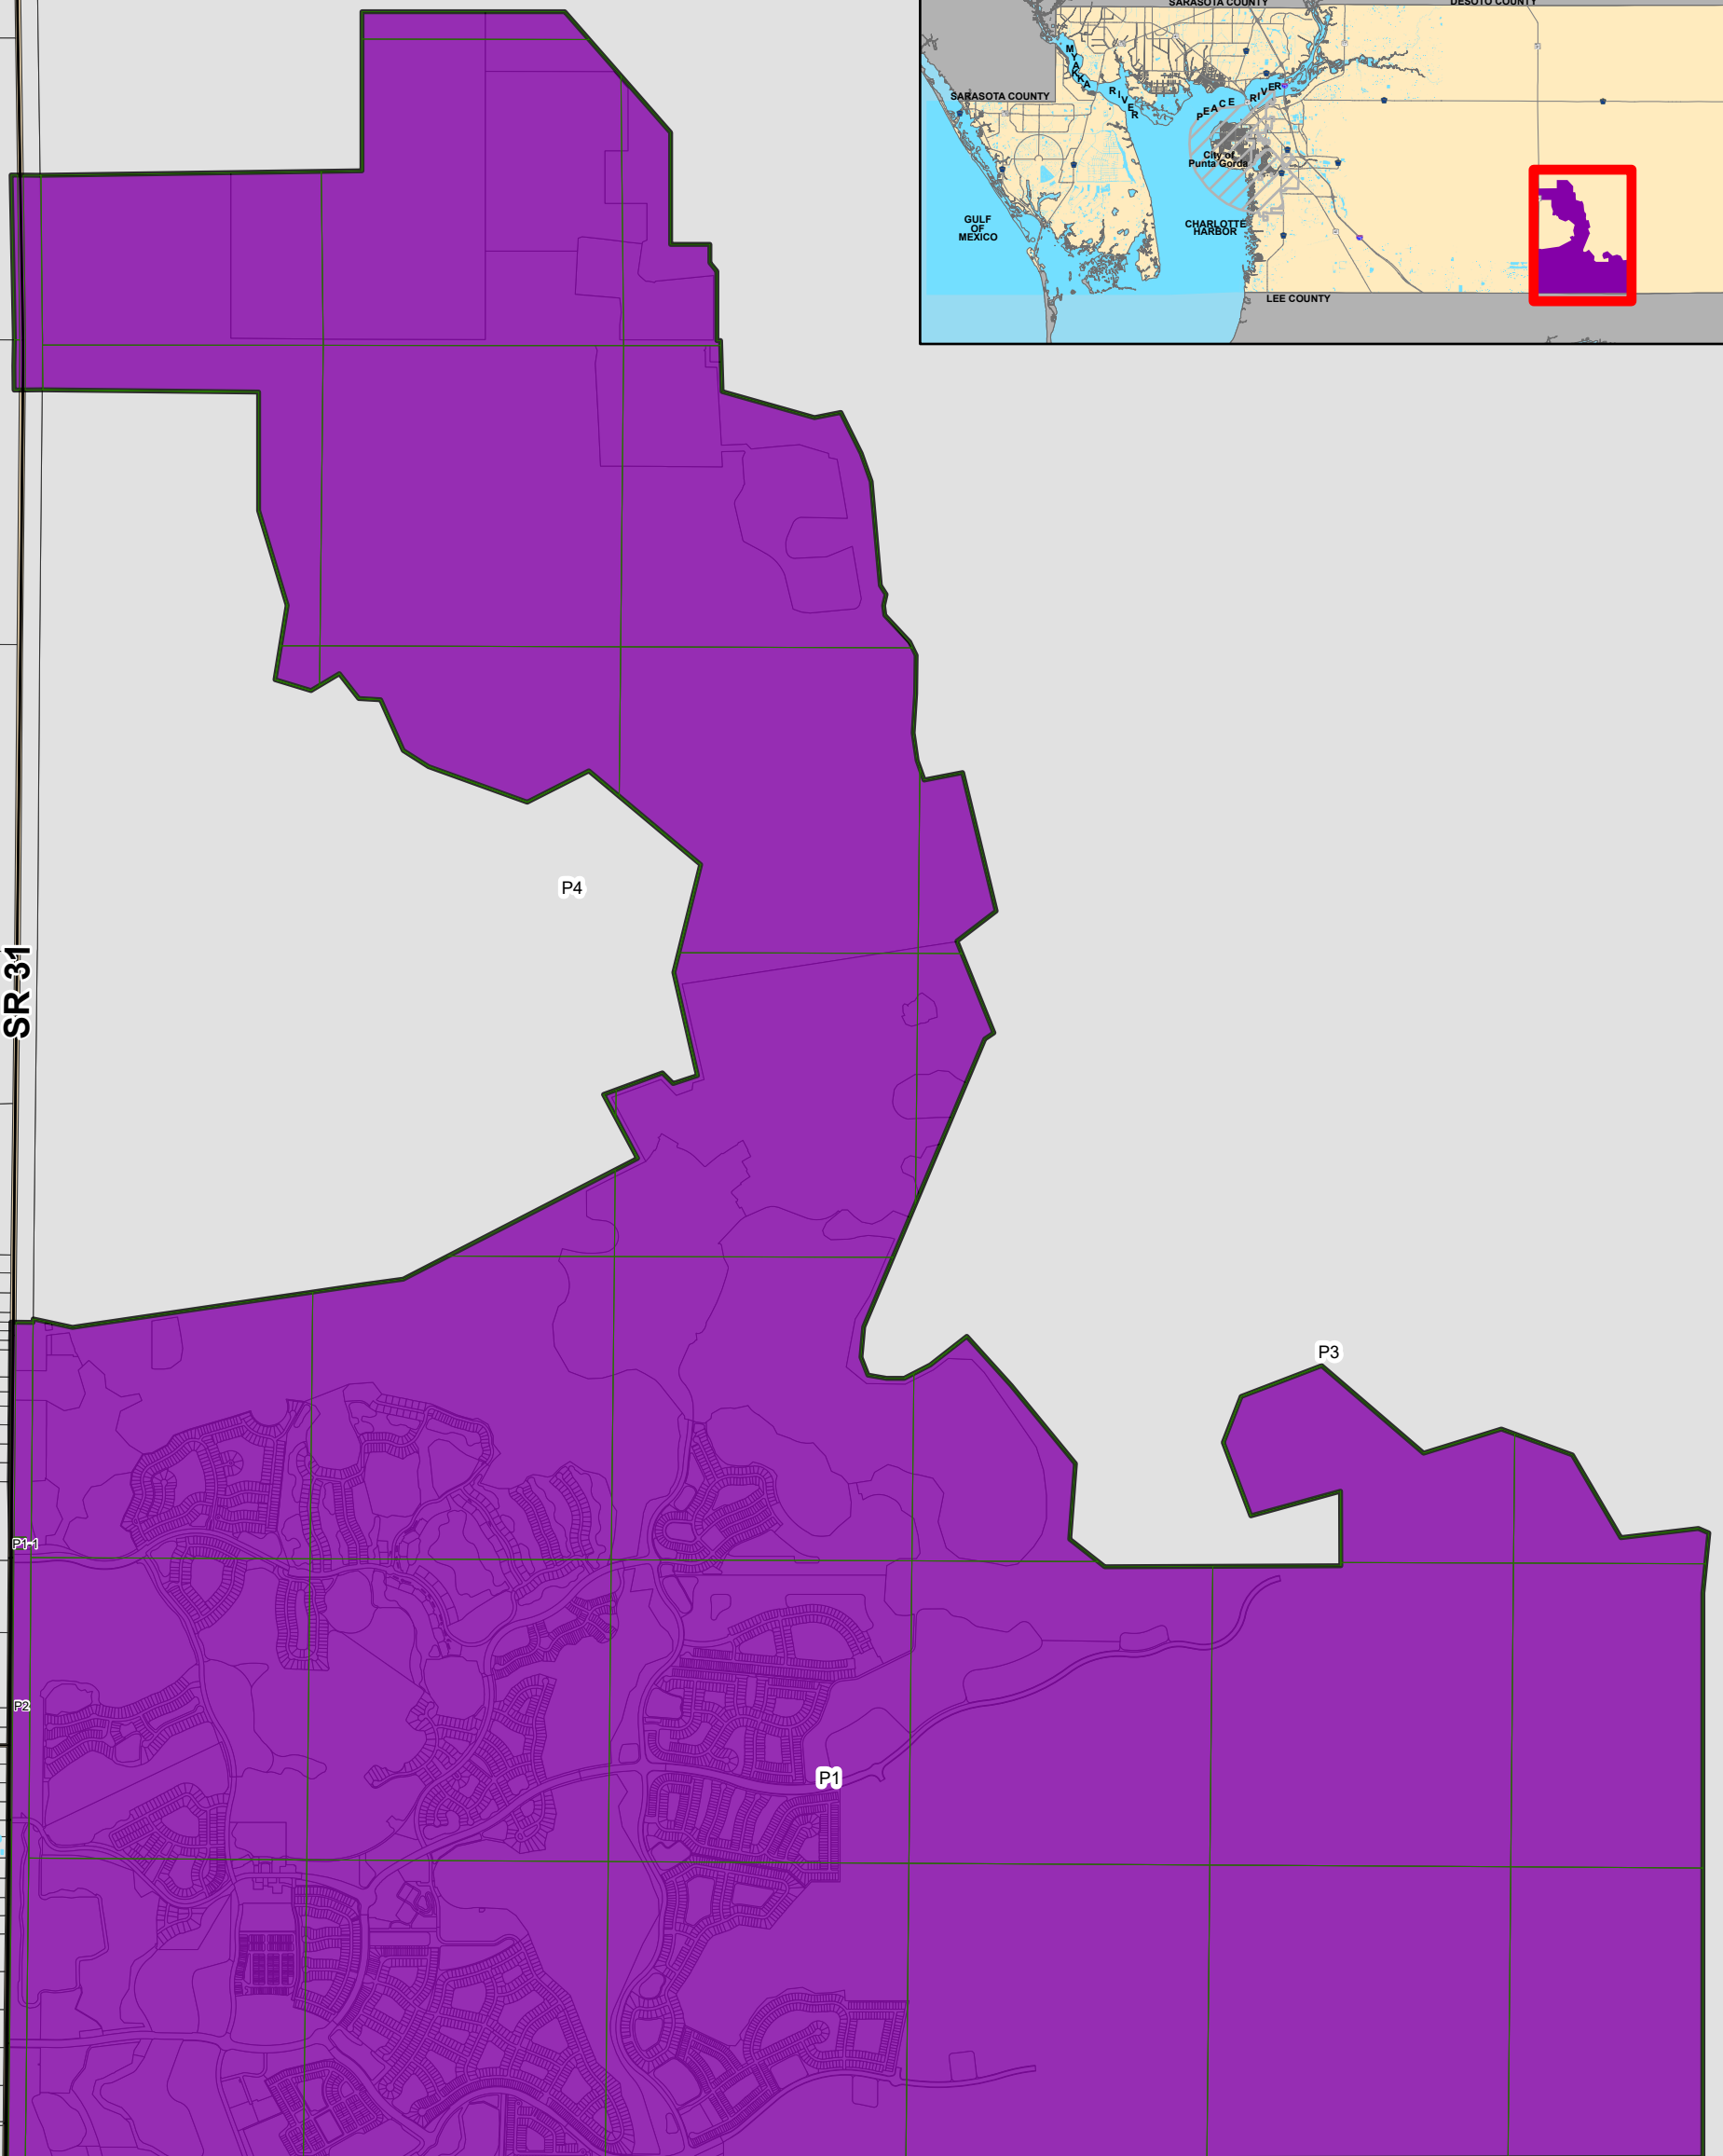

CHARLOTTE COUNTY

Babcock DRI

CHARLOTTE COUNTY
Community Development

LEE COUNTY

Stateplane Projection
Datum: NAD83
Units: Feet

Source: Community Development

Metadata available upon request

(Not To Scale)

© Copyright 2024 Port Charlotte, FL by Charlotte County
Updated: 2/1/2024 9:33 AM by: TMathis-4341

M:\Departments\GIS\Projects\Website\Solodev\WebsiteMapProjects\APR\Babcock-dri\Babcock-Dri.aprx