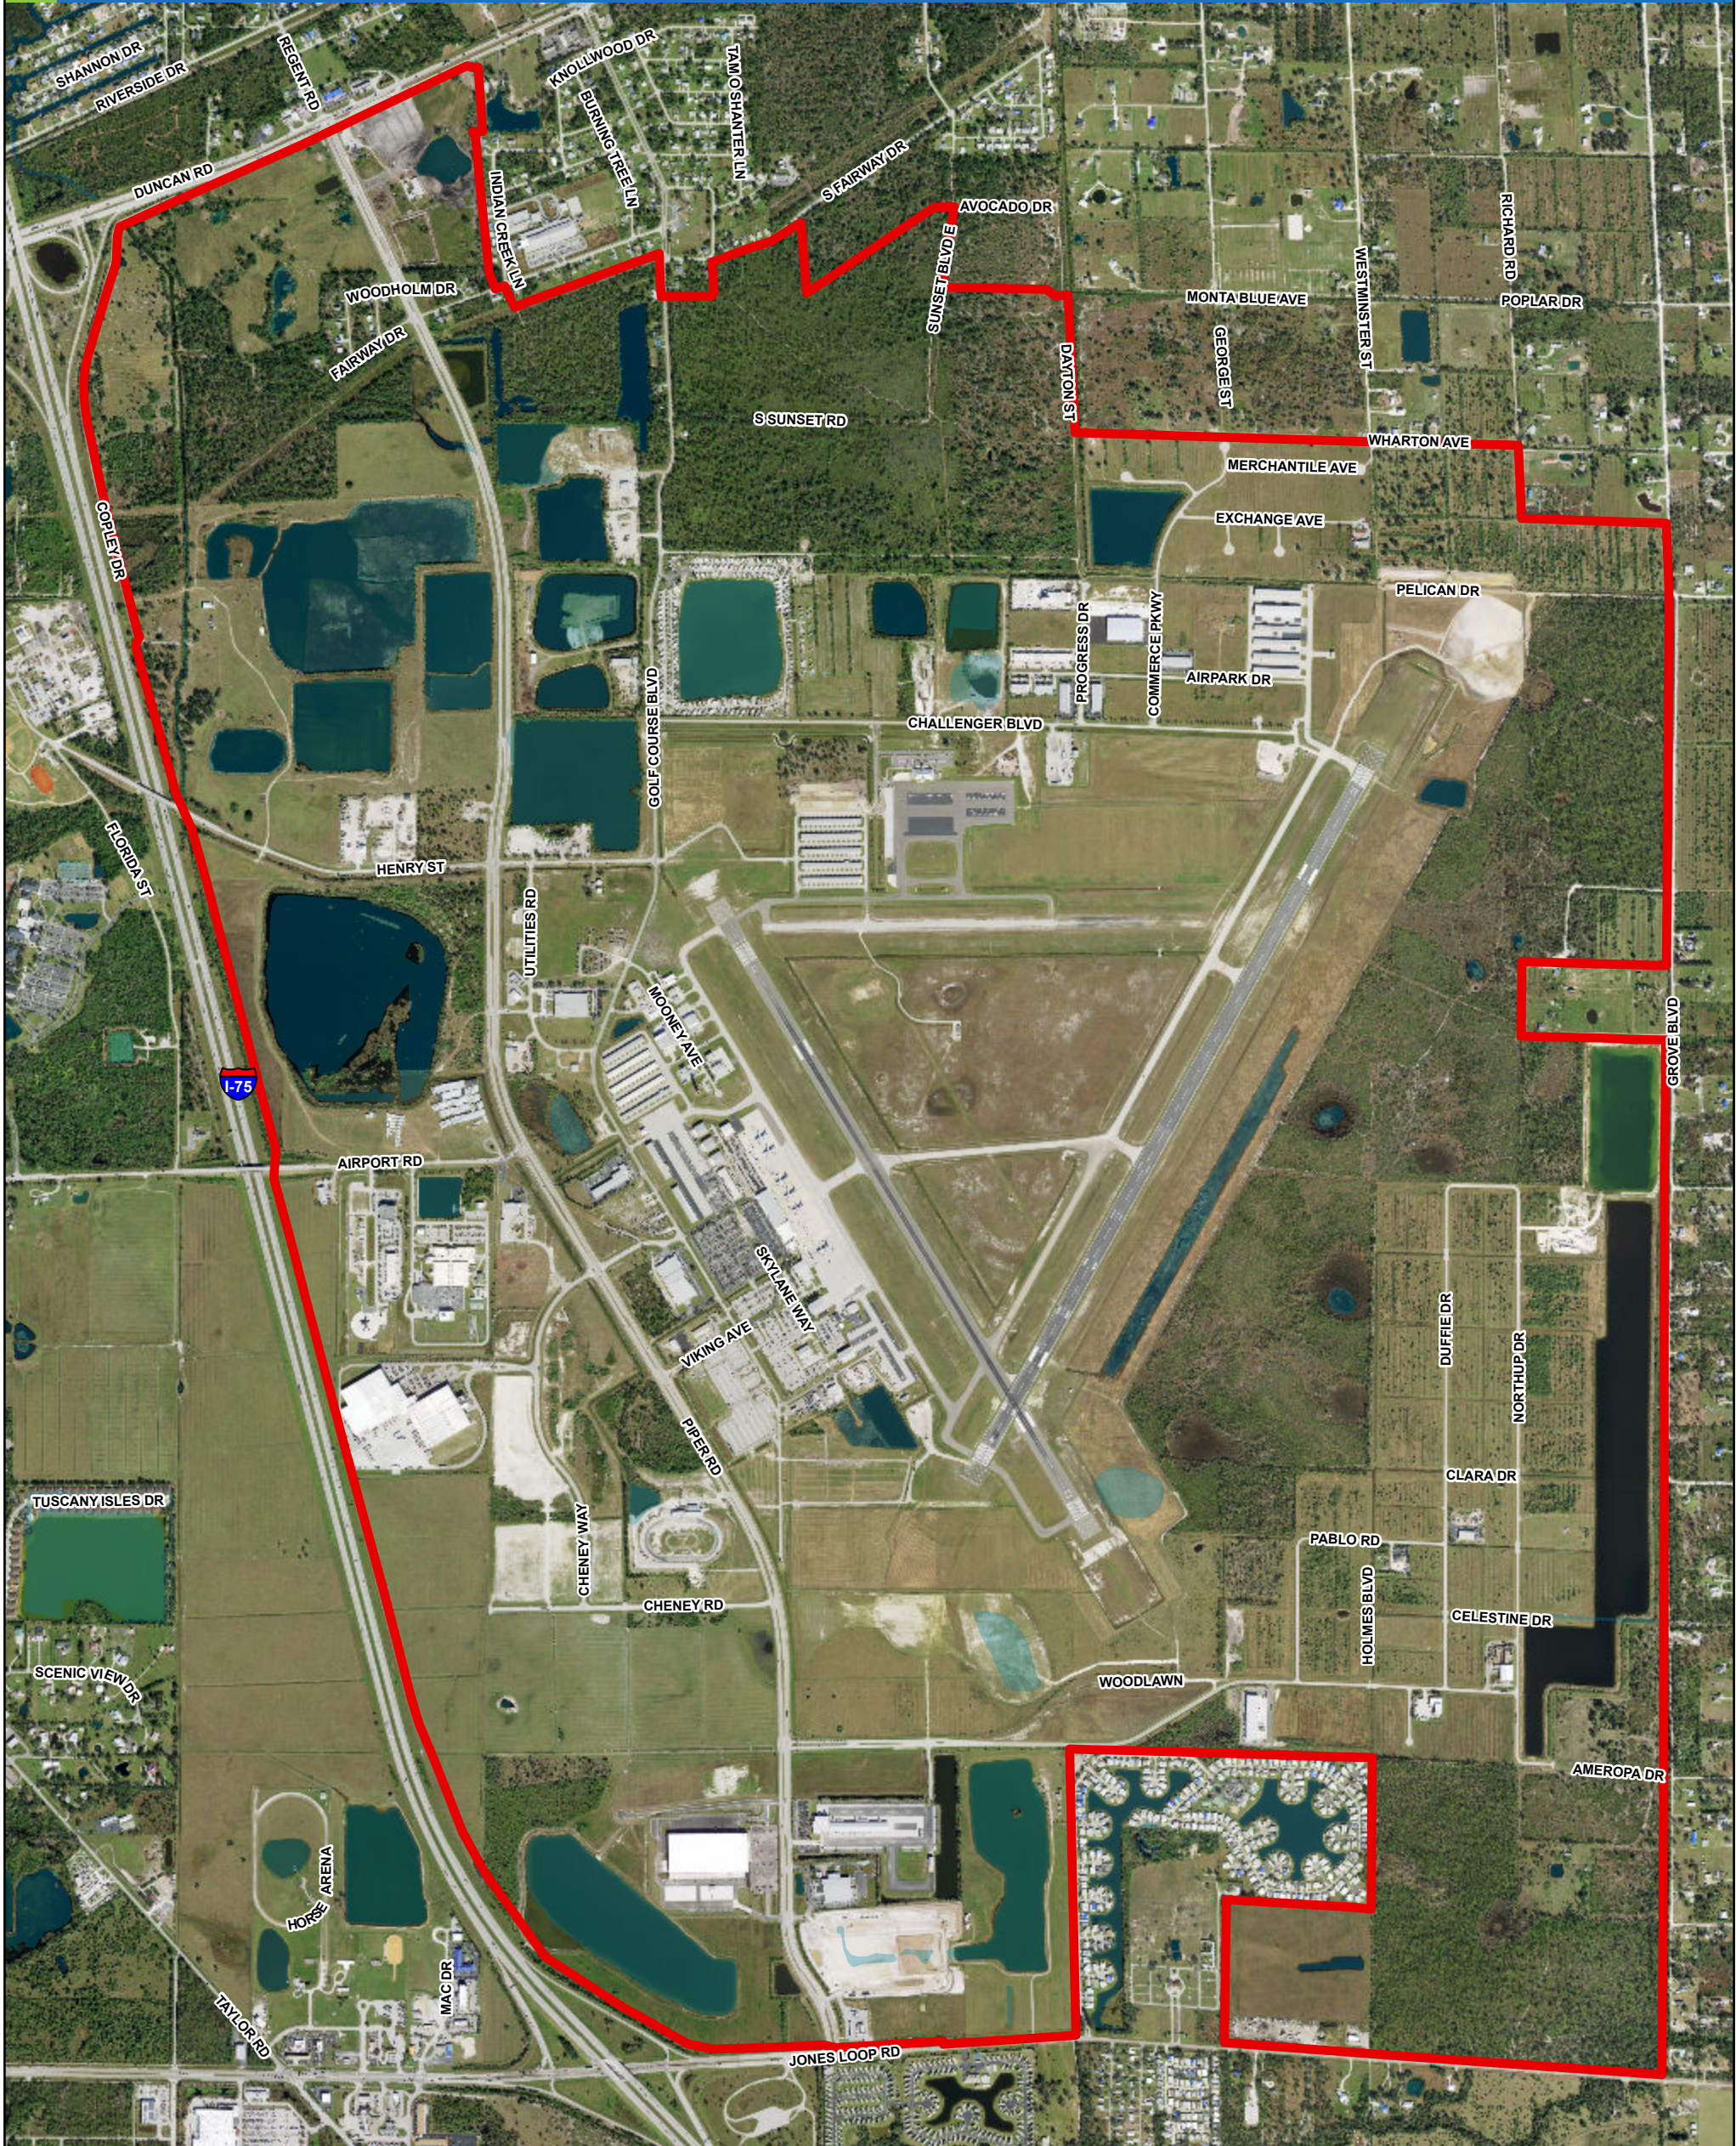

# CHARLOTTE COUNTY

## Enterprise Charlotte Airport Park (ECAP)- 2020 Aerial

CHARLOTTE COUNTY  
Community Development

MAC EARNHART ST

Stateplane Projection  
Datum: NAD83  
Units: Feet

Source: Community Development,  
SWFWMD 2023, CCGIS

Metadata available upon request

 Enterprise Charlotte  
Airport Park Boundary

(Not To Scale)