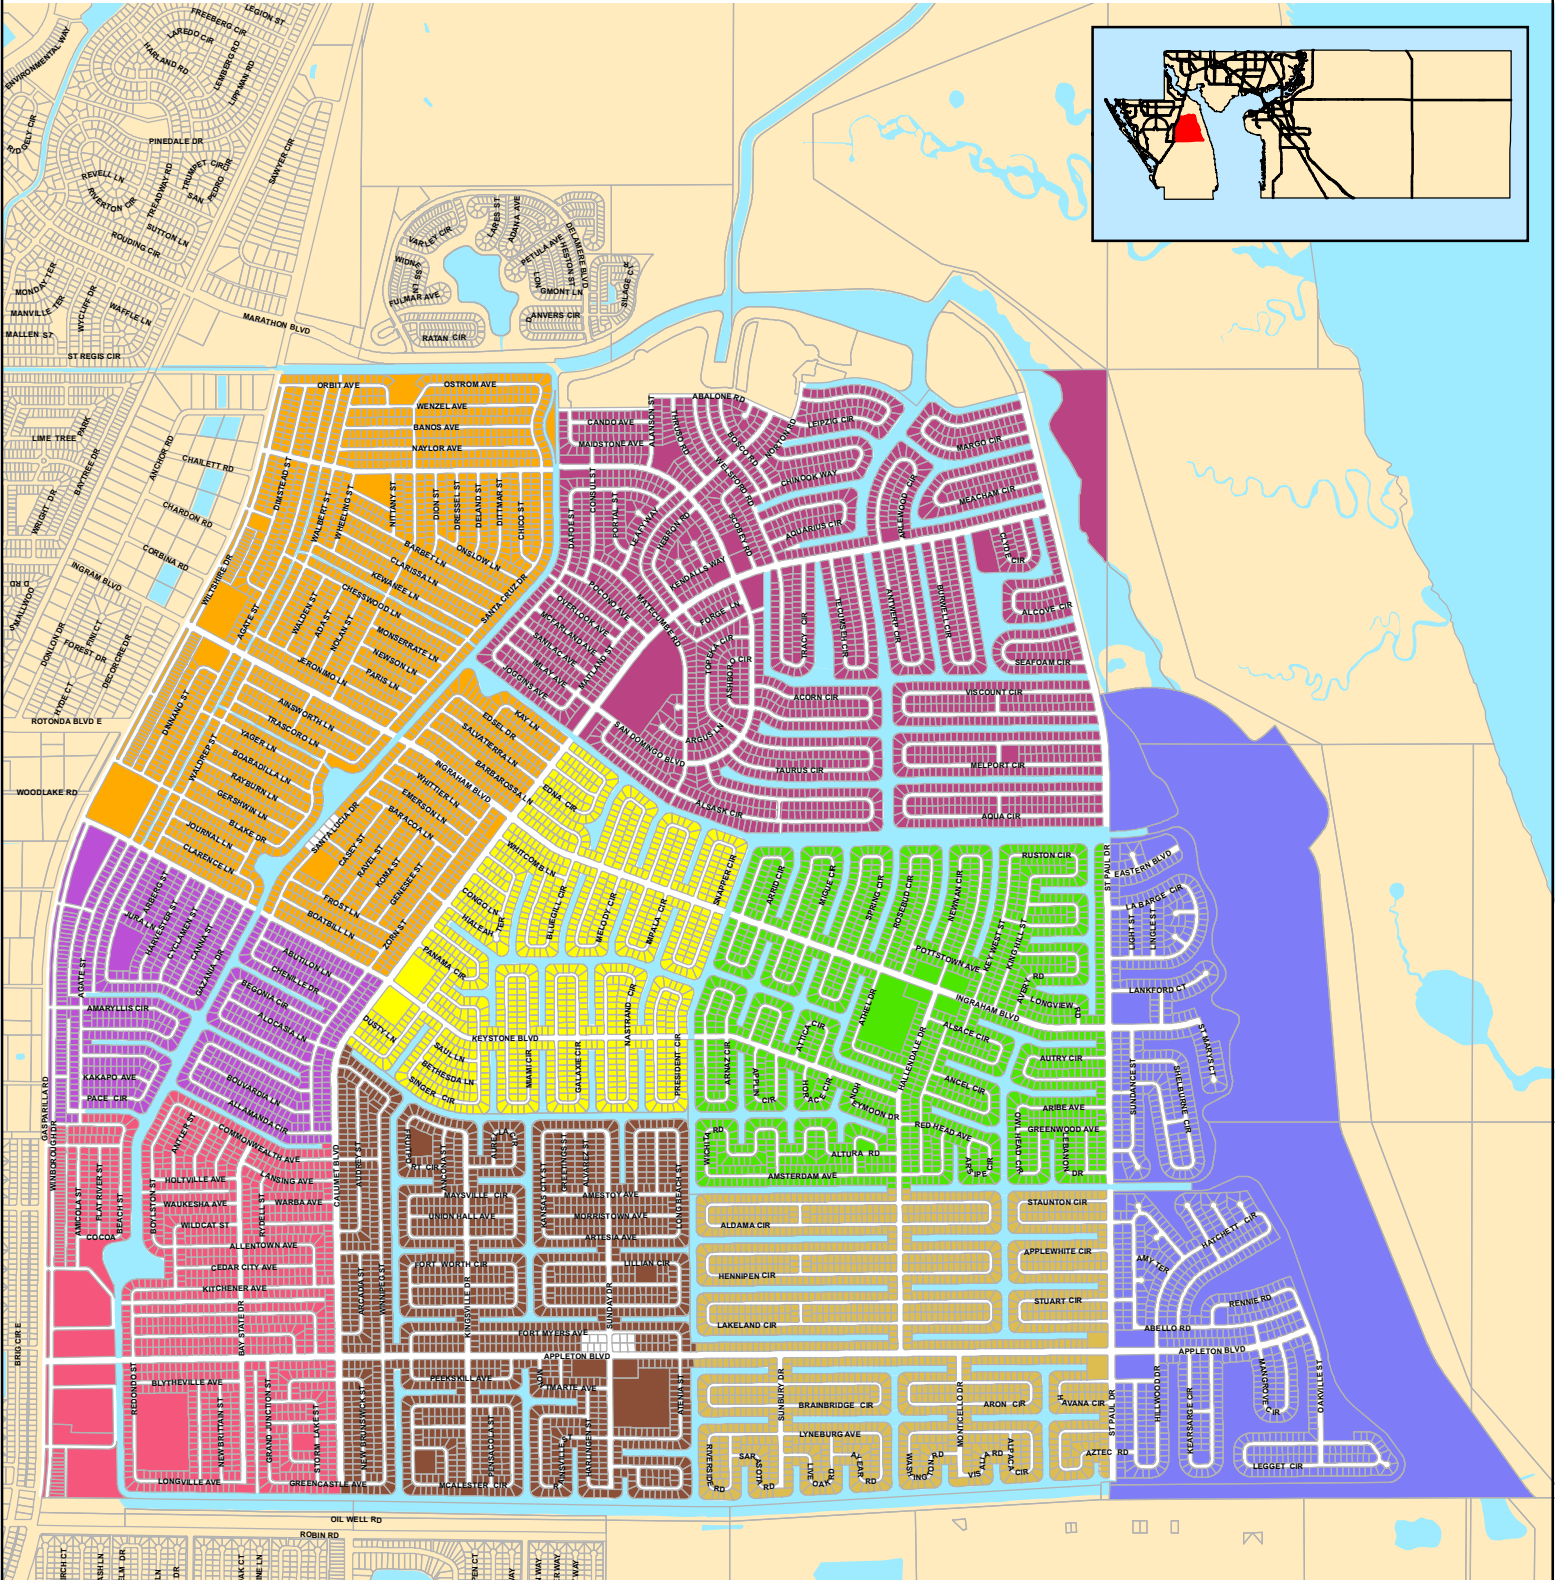

Community Development

CHARLOTTE COUNTY

South Gulf Cove Community Planning Subdivisions Map

Stateplane Projection
 Datum: NAD83
 Units: Feet
 Source: Community Development
 Charlotte County Property Appraiser
 Metadata available upon request

Port Charlotte Subdivision Sections

	058		078		082		087		094
	071		081		085		093		

(Not To Scale)