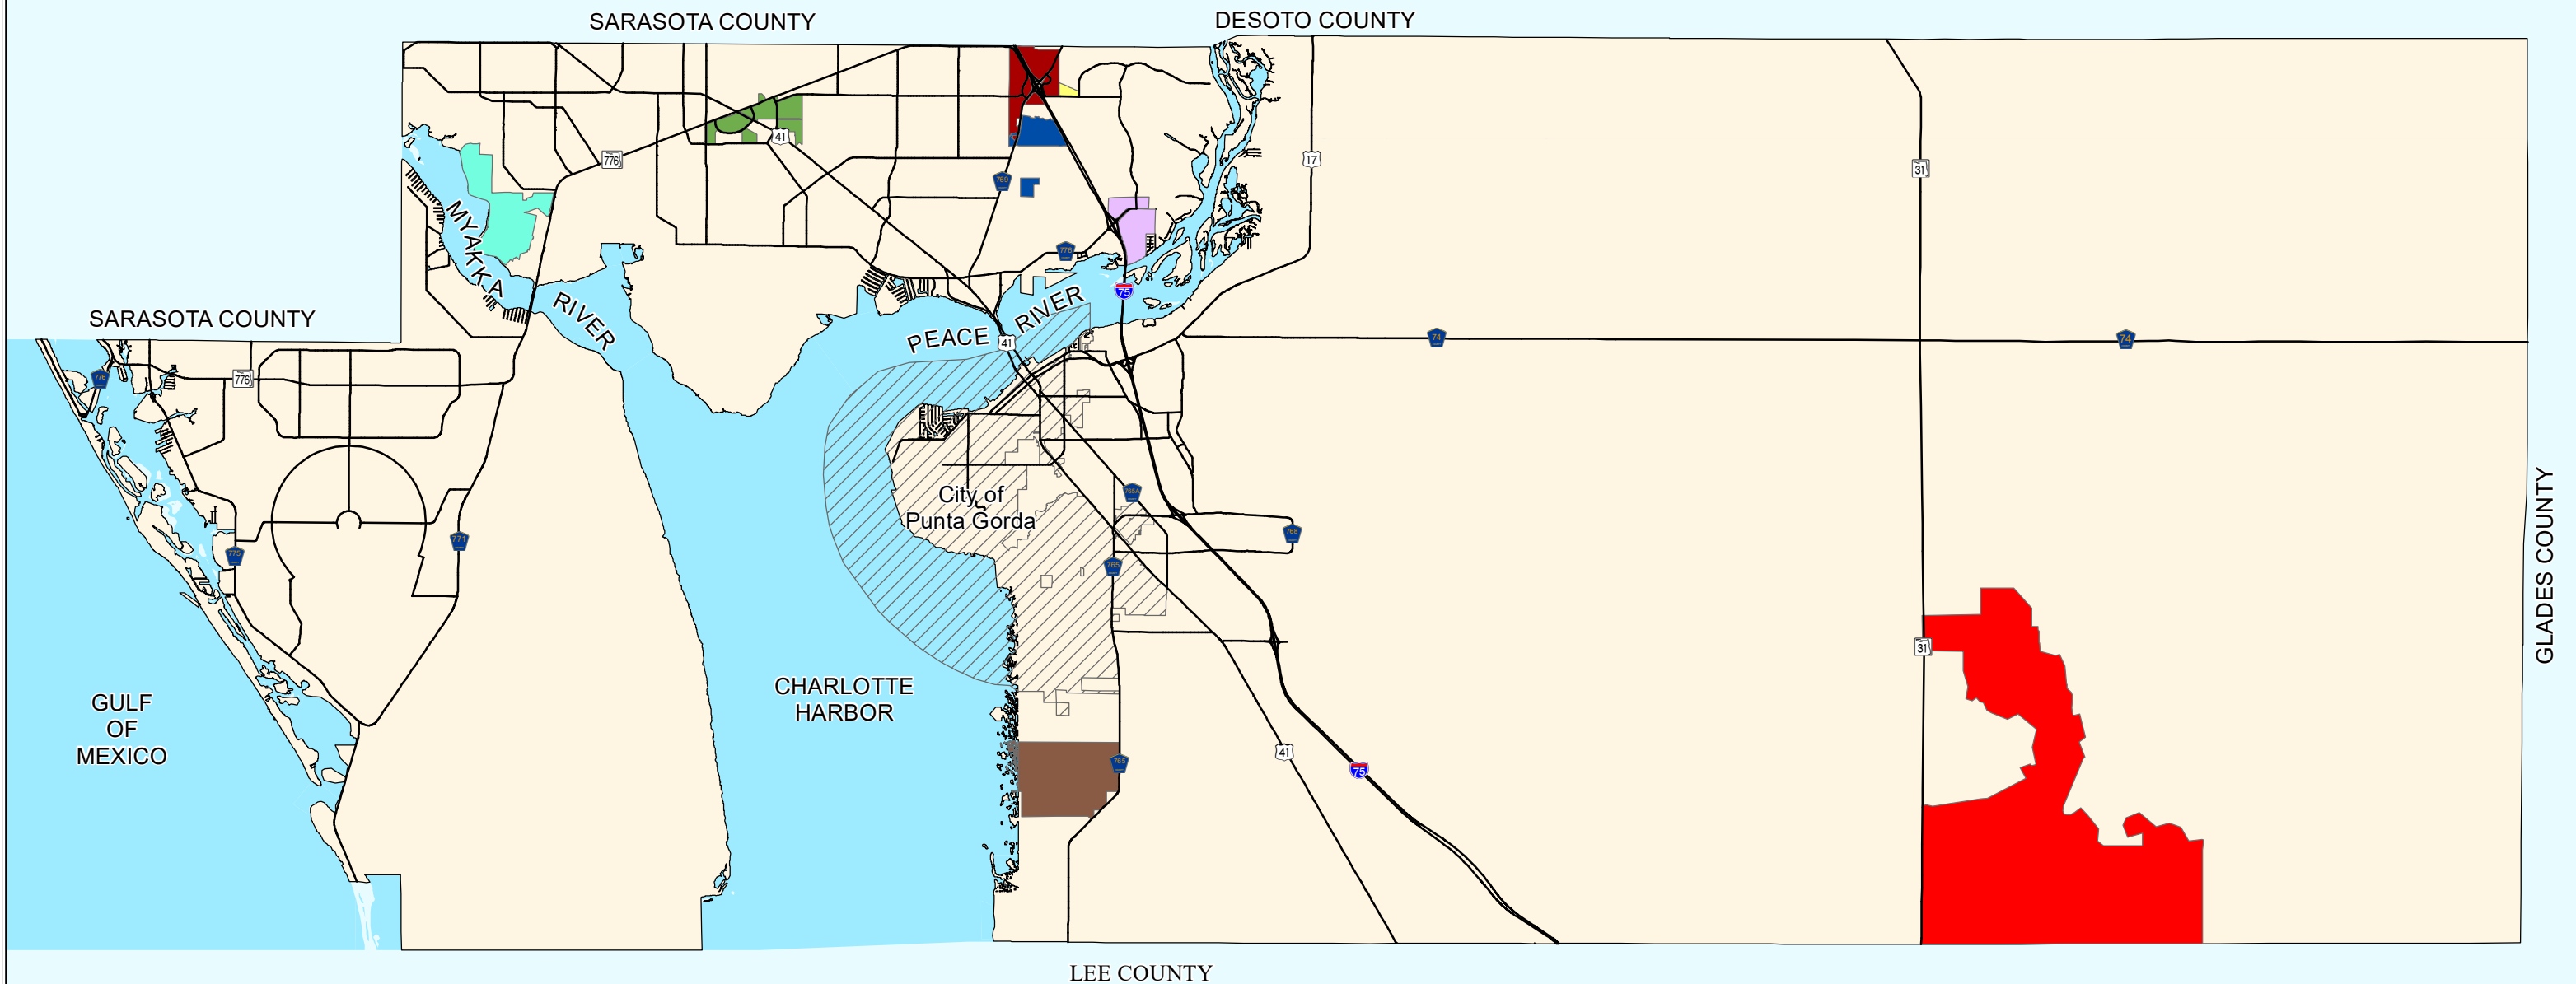

Land Information Section

CHARLOTTE COUNTY Future Land Use Map Series Map #25: Developments of Regional Impact

Stateplane Projection
Datum: NAD83
Units: Feet
Source: CCGIS, Growth Management

Metadata available upon request

LEGEND

- | | | | |
|--|--|---|--|
|  Babcock |  Harborview |  Riverwood |  Heritage Landing |
|  Deep Creek |  Murdock |  Sandhill |  Victoria Estates |