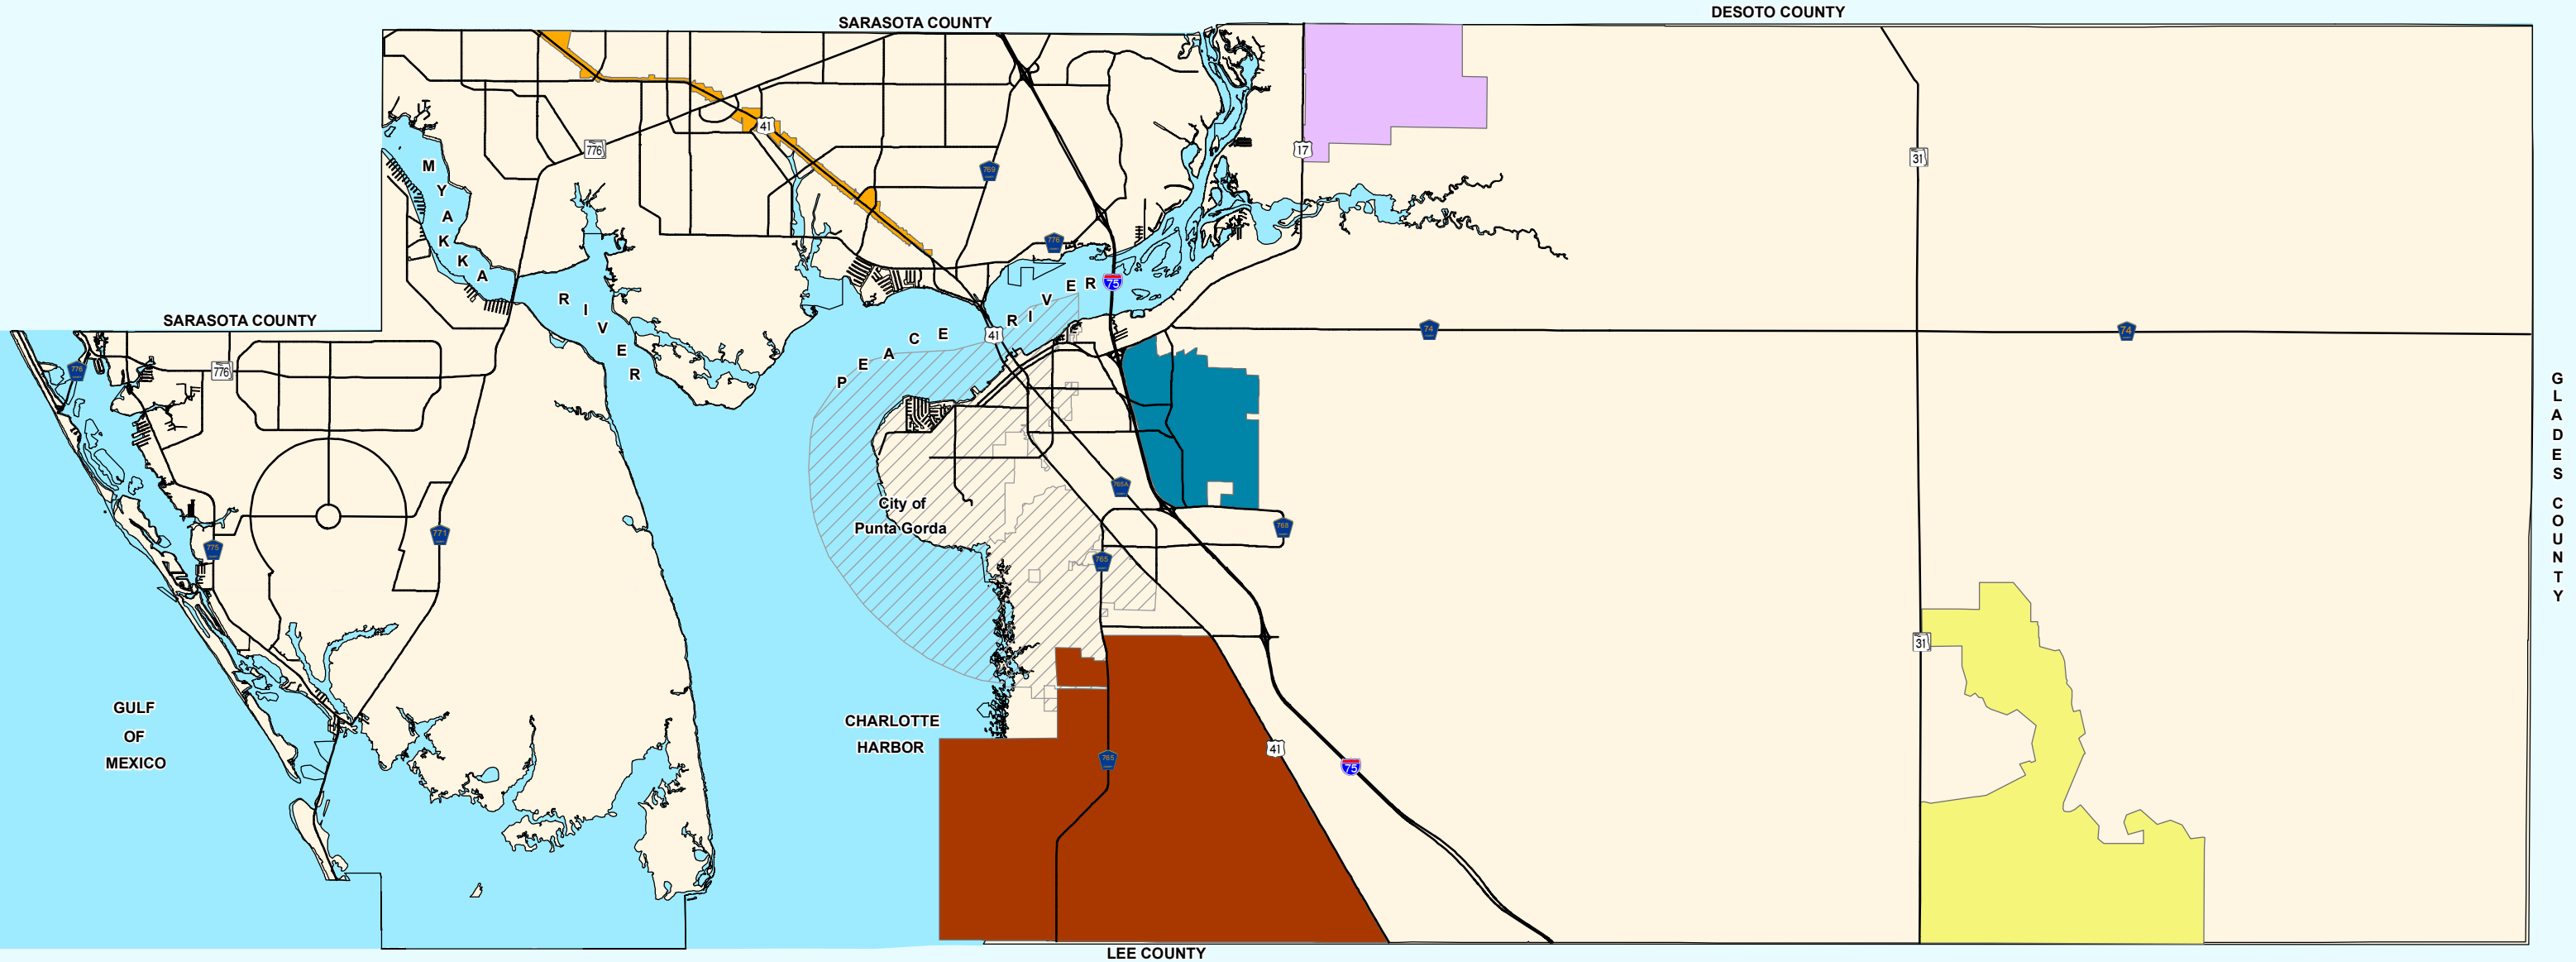

Land Information
Section

CHARLOTTE COUNTY

Future Land Use Map Series

Map #8: Special Area Overlay Districts

Stateplane Projection
Datum: NAD83
Units: Feet

Source: Community Development,
CCGIS

Metadata available upon request

-  Babcock Area
-  Enterprise Charlotte Airport Park
-  Rural Settlement Area Overlay District
-  Burnt Store Area
-  U.S. 41 Overlay District