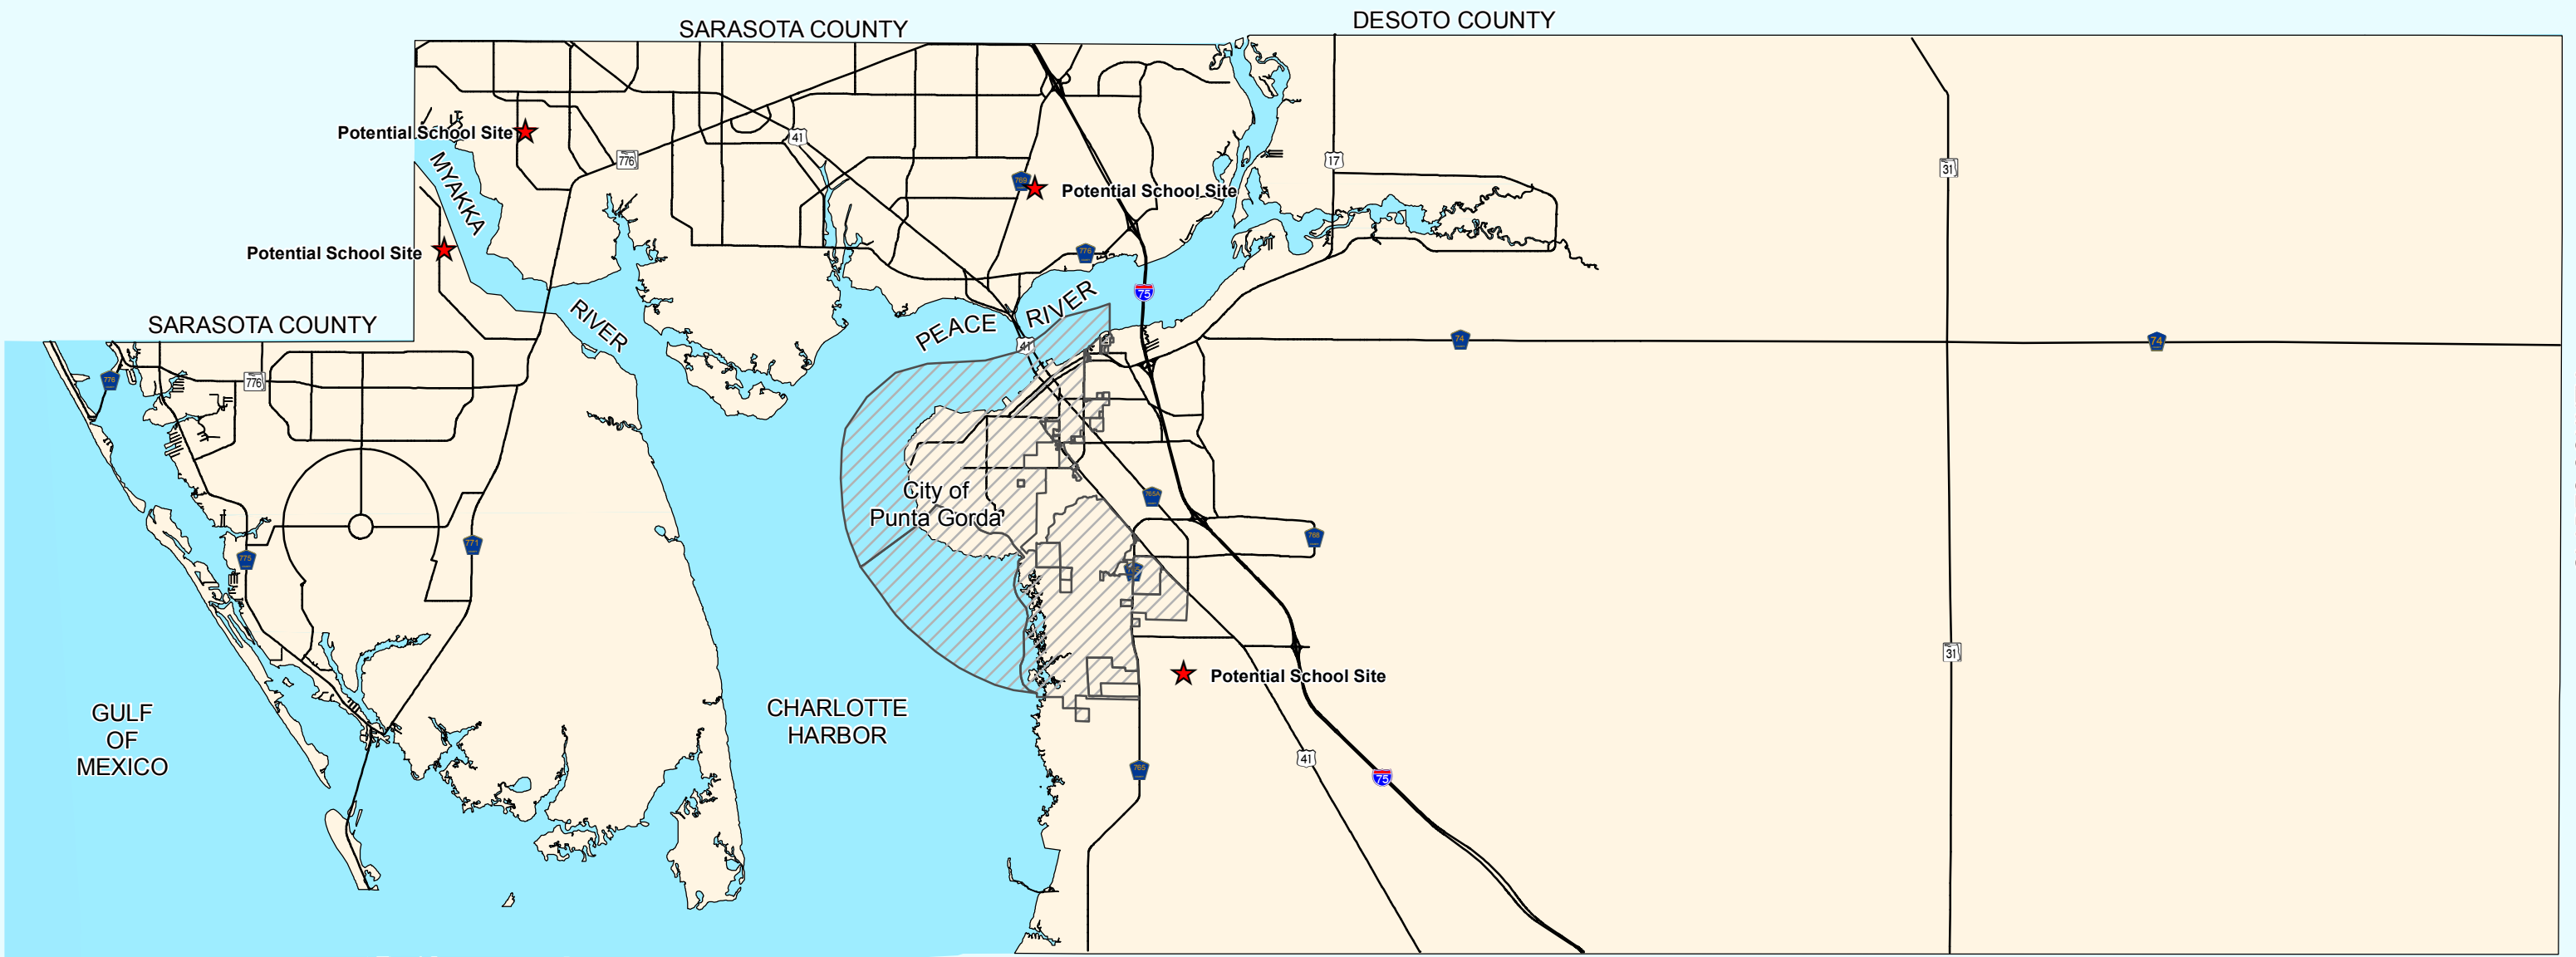

Land Information
Section

CHARLOTTE COUNTY

School Facilities Map Series

Map #5: Future School Locations

LEGEND

Future School Locations

Stateplane Projection
Datum: NAD83
Units: Meters
Source: CCGIS, GROM
School Board

Metadata available upon request

This map is a representation of compiled public information. It is believed to be an accurate and true depiction for the stated purpose, but Charlotte County and its employees make no guaranties, implied or otherwise as to its use. This is not a survey, nor is it to be used for design.