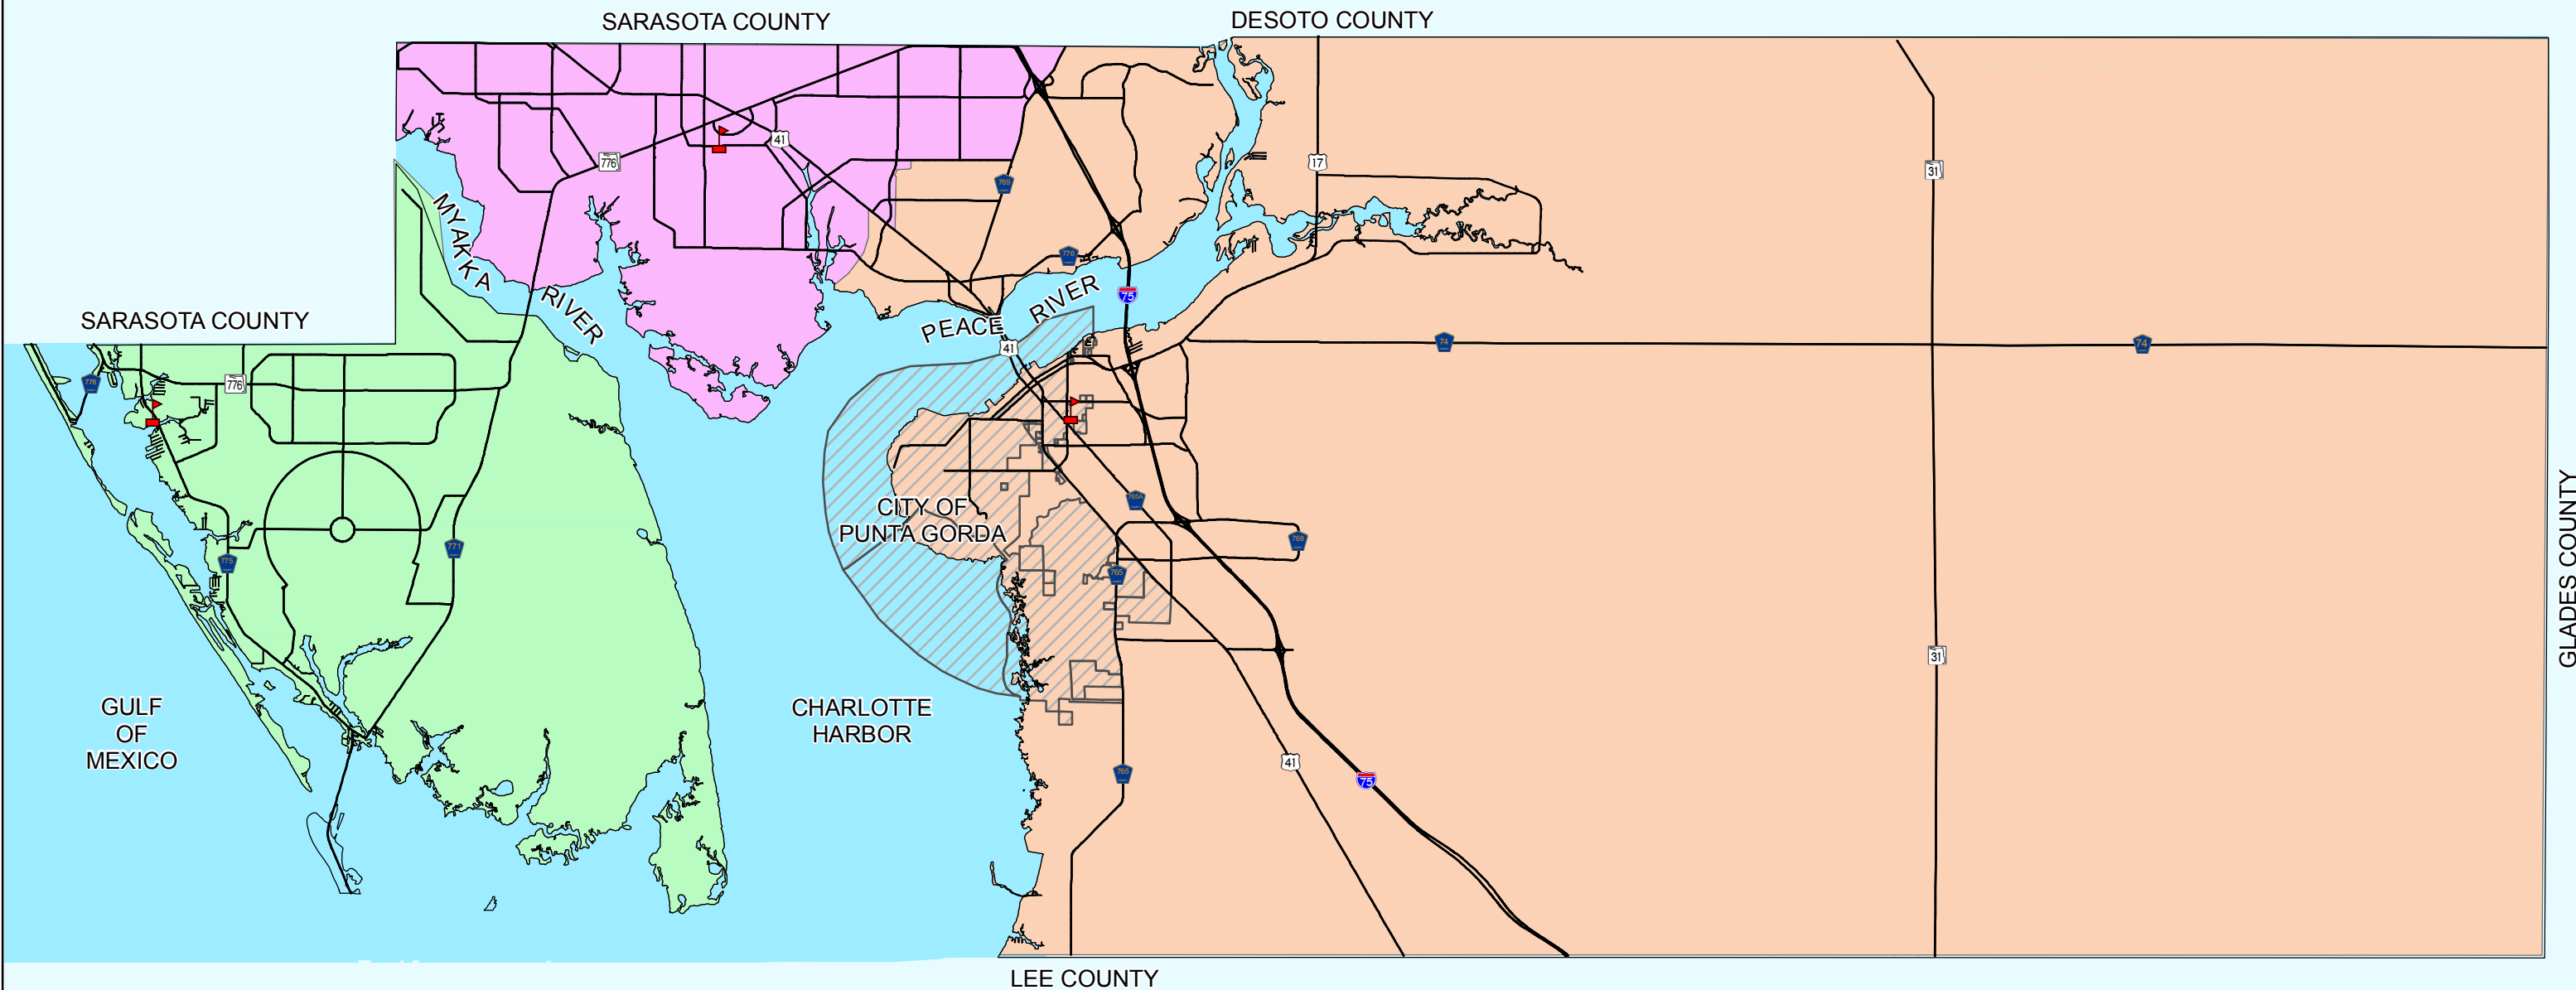

Land Information Section

CHARLOTTE COUNTY School Facilities Map Series

Map #8: High School Concurrency Service Areas

Stateplane Projection
 Datum: NAD83
 Units: Meters
 Source: CCGIS, CCSB
 GROM

Metadata available upon request

LEGEND

High Schools

CSA 1

CSA 2

CSA 3

2.5 1.25 0 2.5 Miles

This map is a representation of compiled public information. It is believed to be an accurate and true depiction for the stated purpose, but Charlotte County and its employees make no guaranties, implied or otherwise as to its use. This is not a survey, nor is it to be used for design.