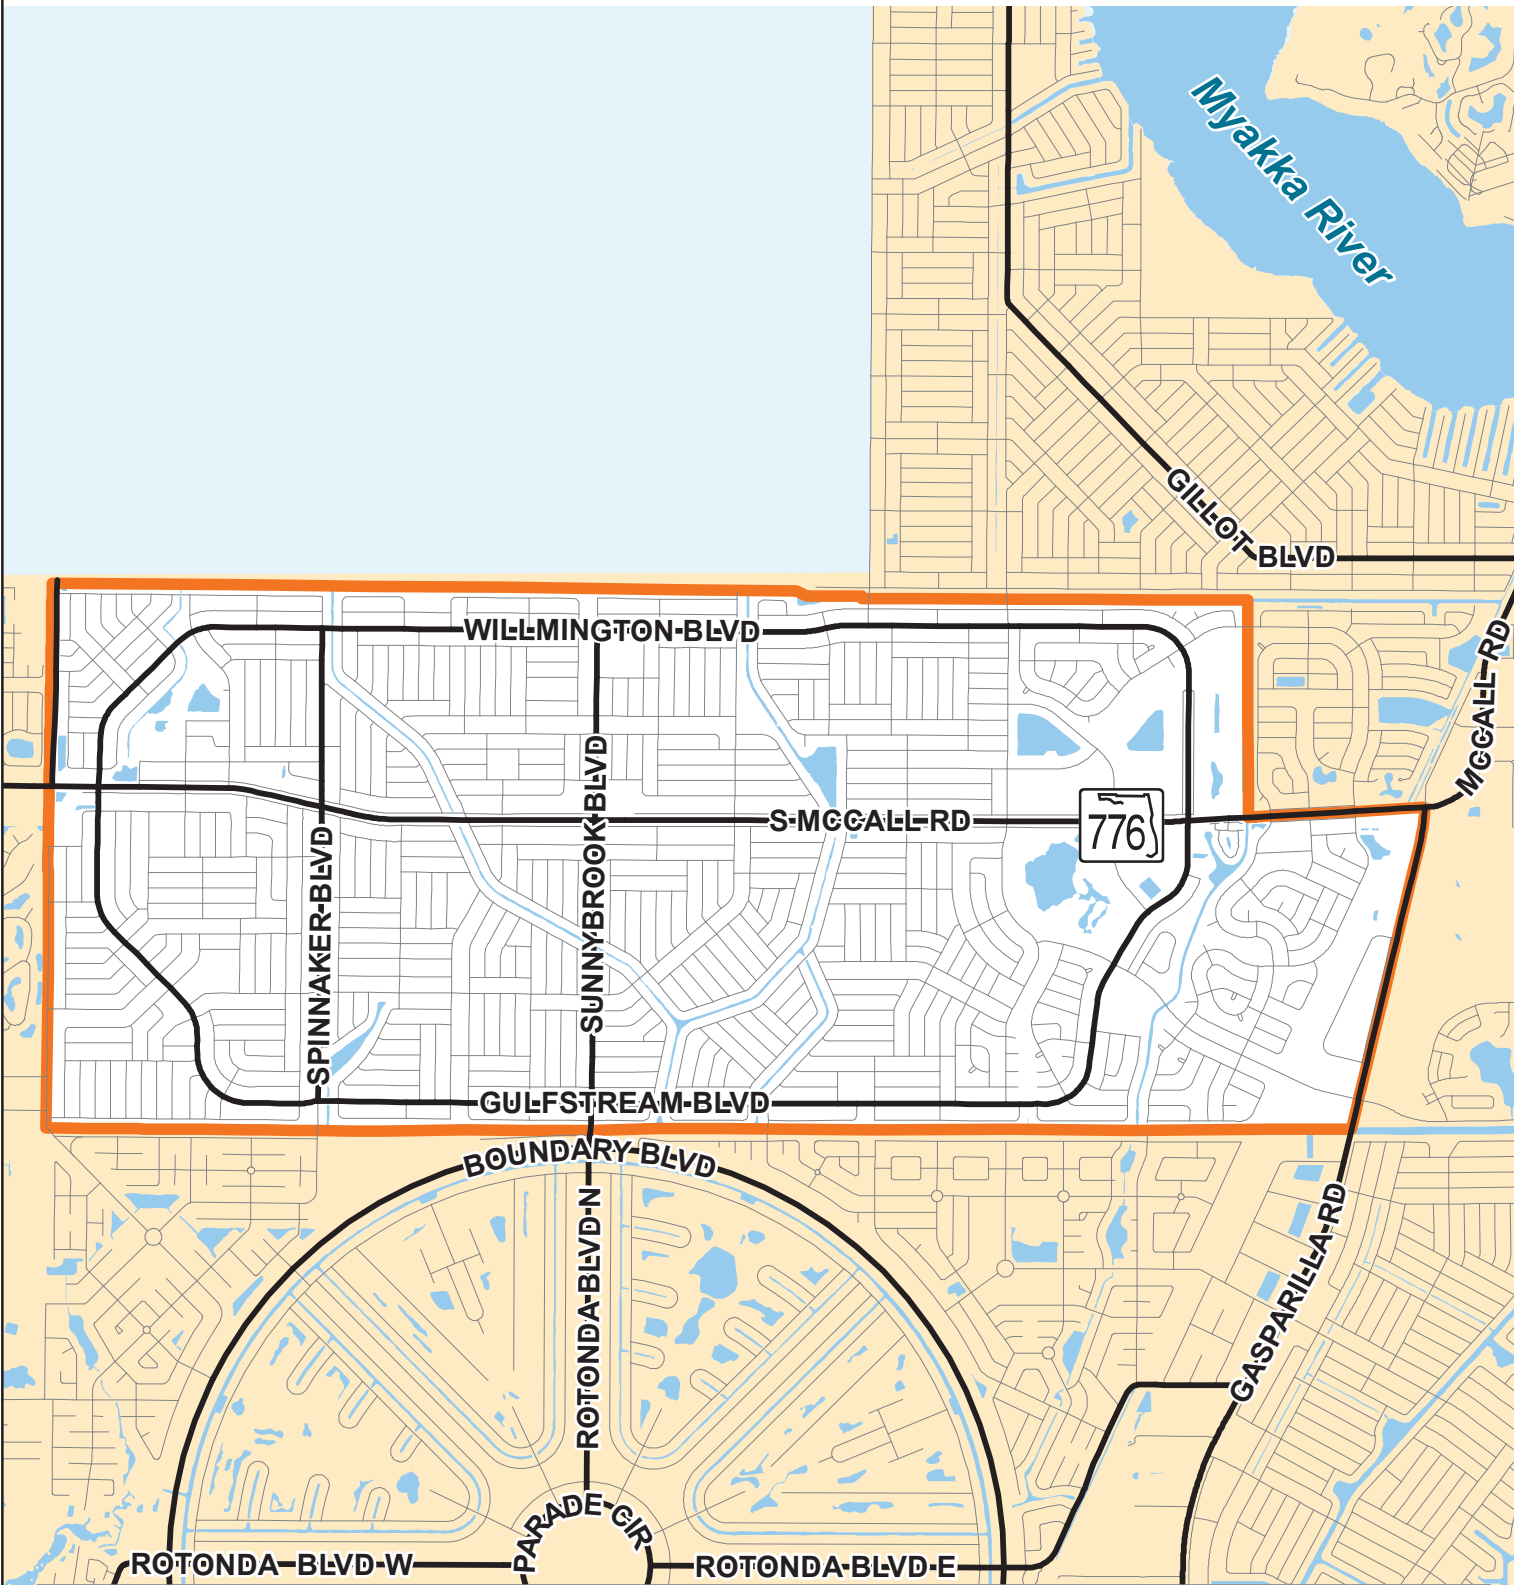

Public Works
Department

Englewood East Non-Urban S&D MSBU

Stateplane Projection
Datum: NAD83
Units: Feet
Source: Public Works
Metadata available upon request